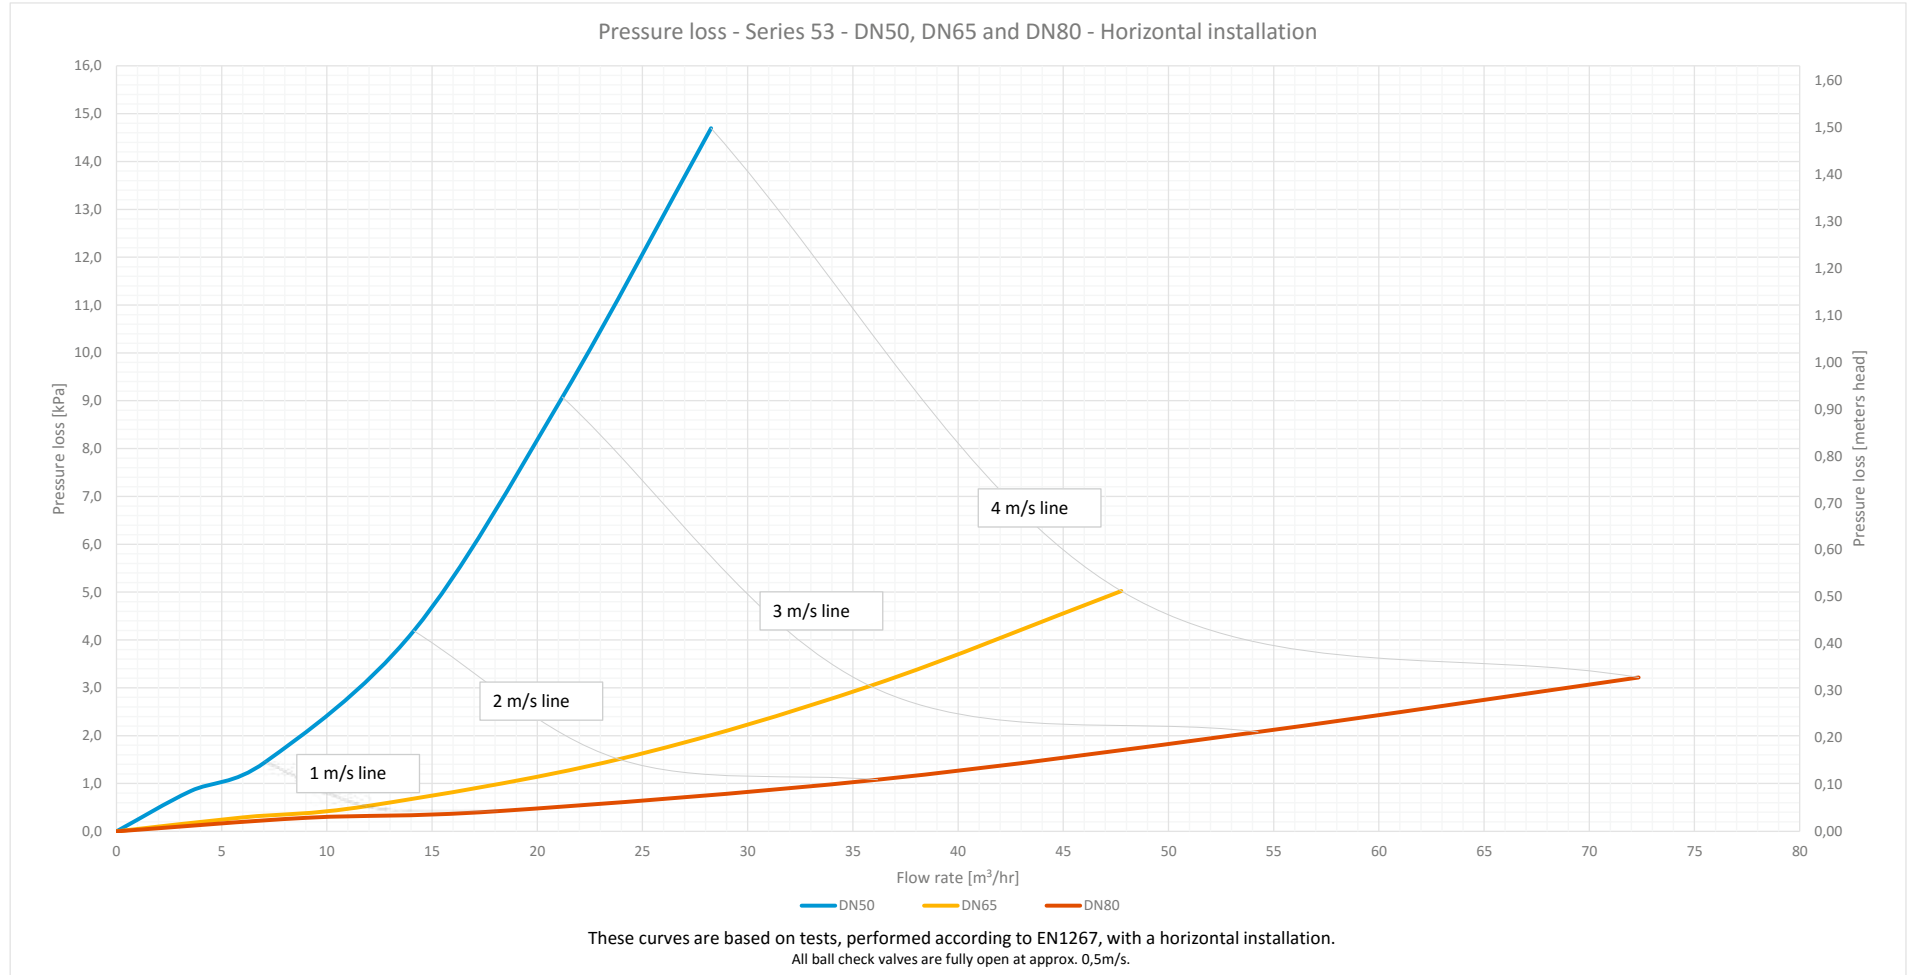

AVK BALL CHECK VALVES - PRESSURE LOSS, DN50, DN65 AND DN80 HORIZONTAL INSTALLATION

AVK BALL CHECK VALVES - PRESSURE LOSS, DN100, DN125, DN150 AND DN200 HORIZONTAL INSTALLATION

AVK BALL CHECK VALVES - PRESSURE LOSS, DN250 AND DN300 HORIZONTAL INSTALLATION