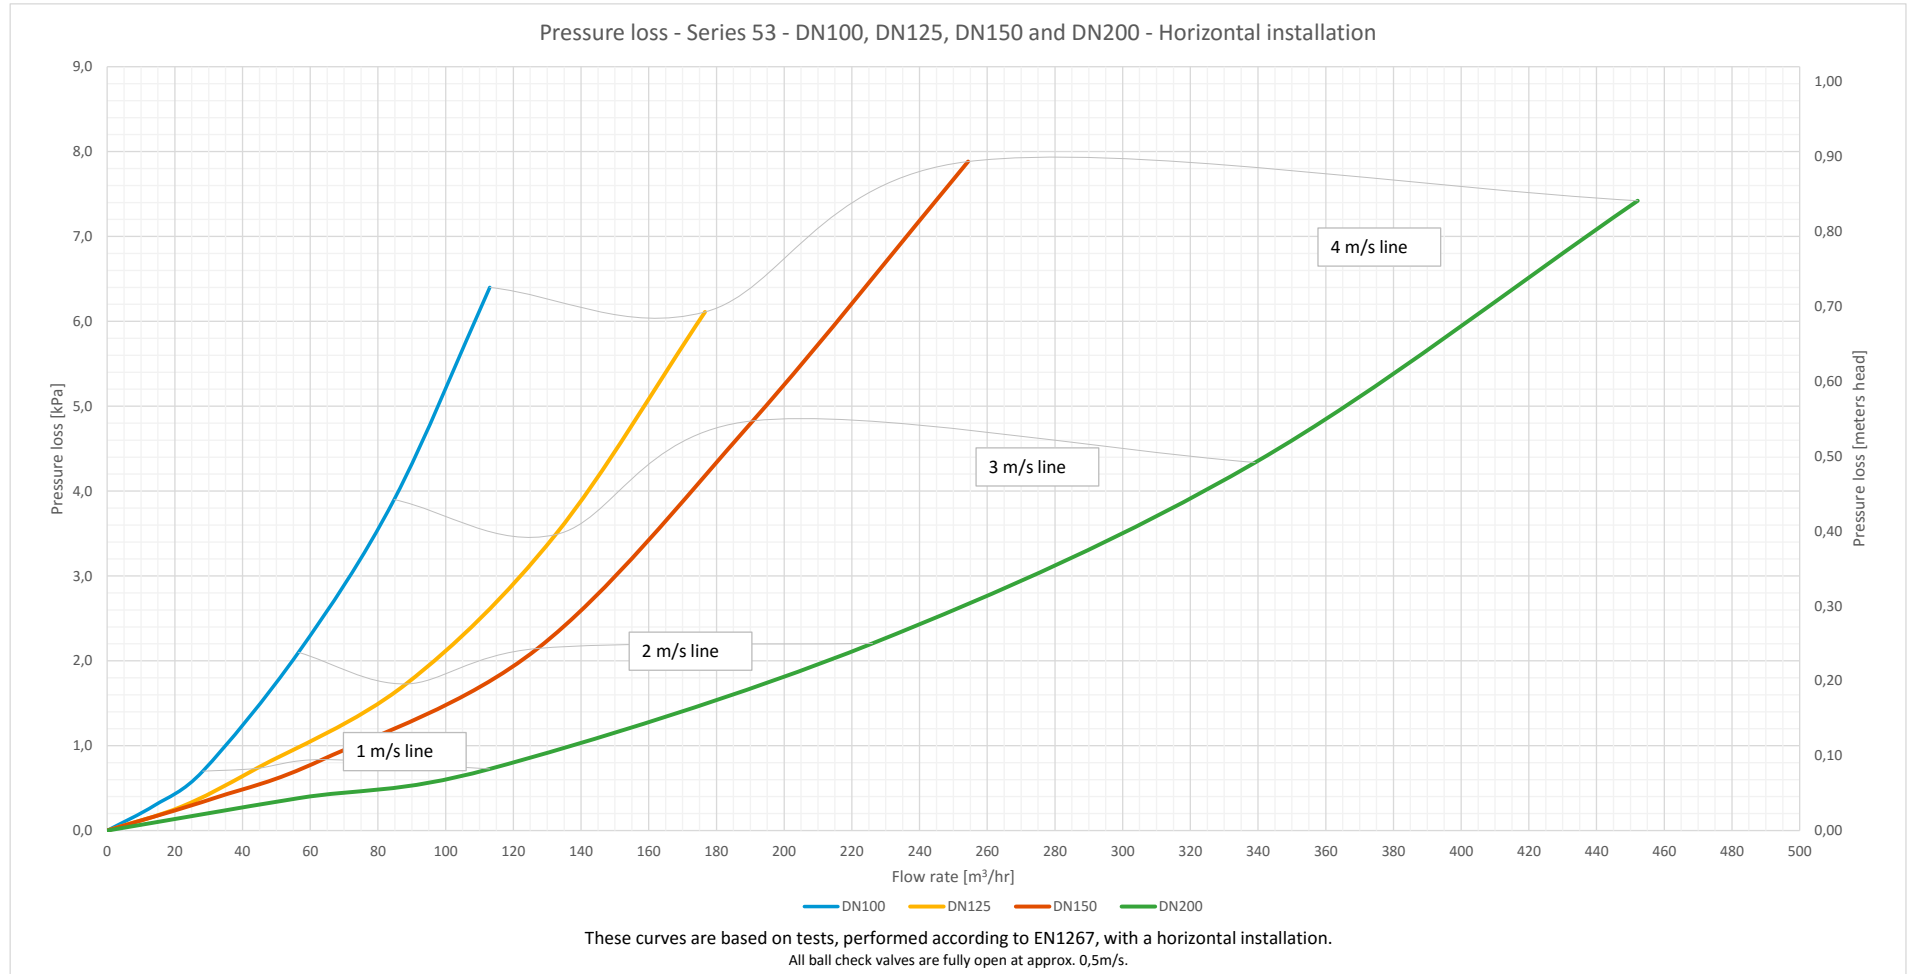

AVK BALL CHECK VALVES - PRESSURE LOSS, DN50, DN65 AND DN80 HORIZONTAL INSTALLATION

AVK BALL CHECK VALVES - PRESSURE LOSS, DN100, DN125, DN150 AND DN200 HORIZONTAL INSTALLATION

AVK BALL CHECK VALVES - PRESSURE LOSS, DN250 AND DN300 HORIZONTAL INSTALLATION